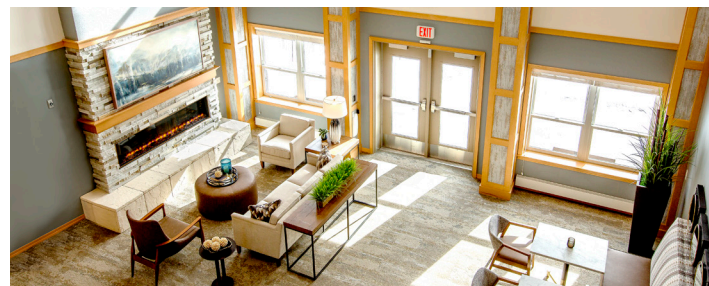

NOW OPEN & TAKING RESERVATIONS!

Schedule an Appointment Today

ecumenpathstoneliving.org/latitude | 507-381-3255

115 Rogers Street | Mankato, MN 56001

AN **ECUMEN** LIVING SPACE